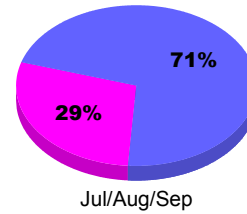

Gender Comparison 2011-2012

Jul/Aug/Sep

Legend: Male (Blue), Female (Magenta)